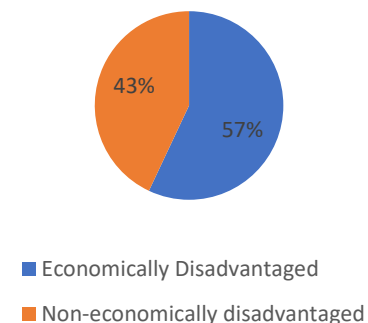

In Fall 2021, over half of all Early College students are from economically disadvantaged backgrounds