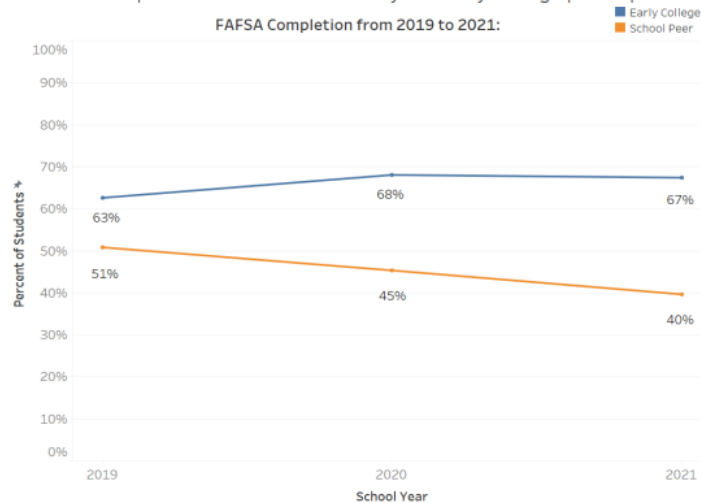

FAFSA Completion from 2019 to 2021:

Source: National Student Clearinghouse