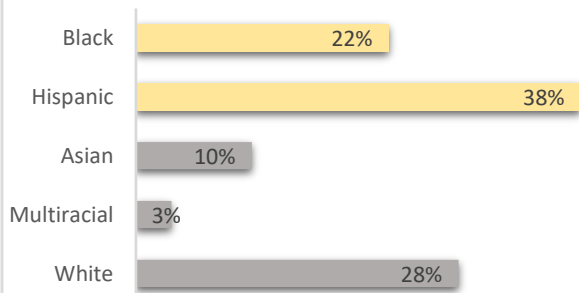

Black and Latinx students continue to make up the majority of Early College participants in Fall 2021