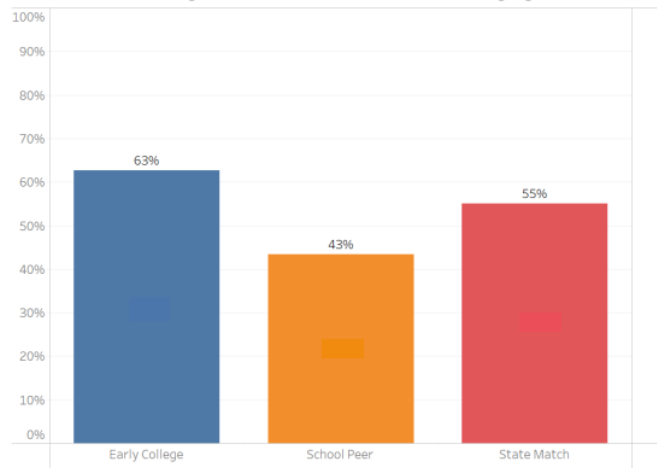

Early College Student Demographic Comparison	
	Fall 2020	Fall 2021
Black	17%	22%
LatinX	45%	38%
Economically Disadvantaged*	47%	57%

*New definition of economically disadvantaged/low-income background adopted by DESE, SY2021-2022

Despite the Covid-19 Pandemic, the Majority of Early College High School Graduates Were Still Able to Immediately Enroll in College for Fall 2020

College Going Rates from the Early College Class of 2020

EC students attend college at higher rate than school and matched peers

Fall 2020 College Enrollment Within 6 Months of Graduating High School:

Presented September 15, 2021 to the Early College Joint Committee
Source: National Student Clearinghouse

2021 Early College Graduates Were Also Preparing to Attend College this Fall

FAFSA completion rates remain steady for Early College participants